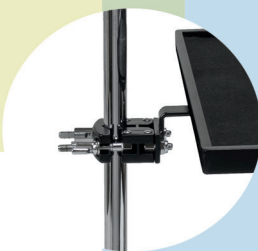

SC-GSE-MNT
Sidekick Standard
Essentials Table
with Mount