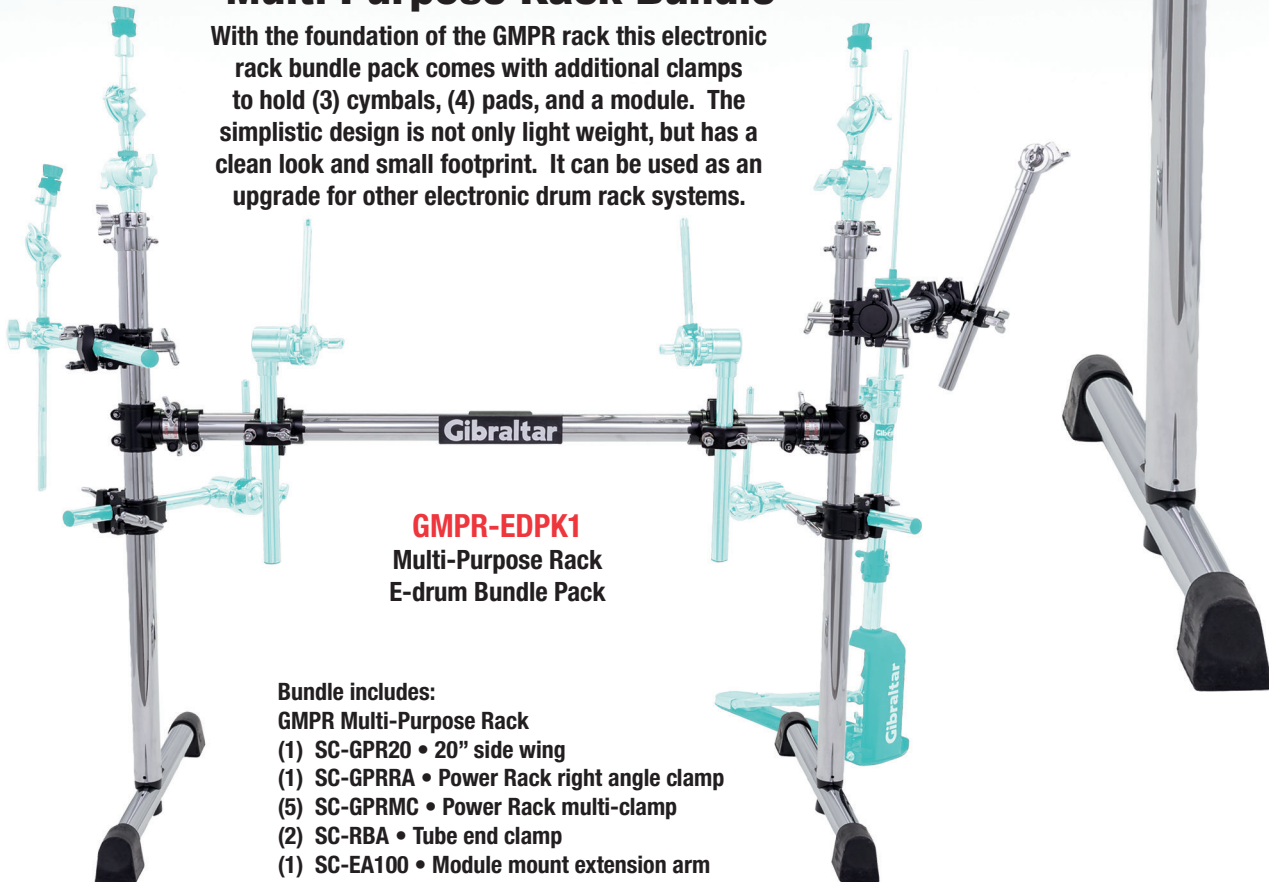

TRADITIONAL
4 PIECE

Includes
Mounting
Hardware

OFFSET TOM
4 PIECE

SDSCB
Optional Over-the-
shoulder Carry Bag

ELECTRONIC

GMPR
MULTI-PURPOSE RACK

GMPR
Multi-Purpose Rack

E-Drum Multi-Purpose Rack Bundle

With the foundation of the GMPR rack this electronic rack bundle pack comes with additional clamps to hold (3) cymbals, (4) pads, and a module. The simplistic design is not only light weight, but has a clean look and small footprint. It can be used as an upgrade for other electronic drum rack systems.