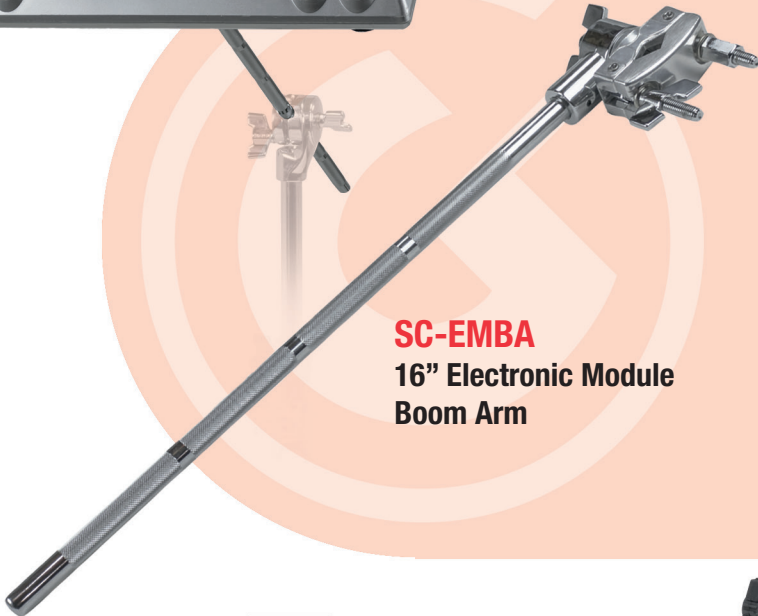

With the foundation of the GMPR rack this electronic rack bundle pack comes with additional clamps to hold (3) cymbals, (4) pads, and a module. The simplistic design is not only light weight, but has a clean look and small footprint. It can be used as an upgrade for other electronic drum rack systems.

GMPR-EDPK1
Multi-Purpose Rack
E-drum Bundle Pack

Bundle includes:

- GMPR Multi-Purpose Rack
- (1) SC-GPR20 • 20" side wing
- (1) SC-GPRRA • Power Rack right angle clamp
- (5) SC-GPRMC • Power Rack multi-clamp
- (2) SC-RBA • Tube end clamp
- (1) SC-EA100 • Module mount extension arm

SC-TMLBA
Tablet Mount with Long
Boom & Grabber Clamp

SC-BDHMM
Bass Drum
Hoop Mic Mount

Gik

SC-BAMML
16" Long Boom Arm
Mic Mount

SC-BAMMS
10" Short Boom Arm
Mic Mount

SC-EMBA
16" Electronic Module
Boom Arm

Praktarize®